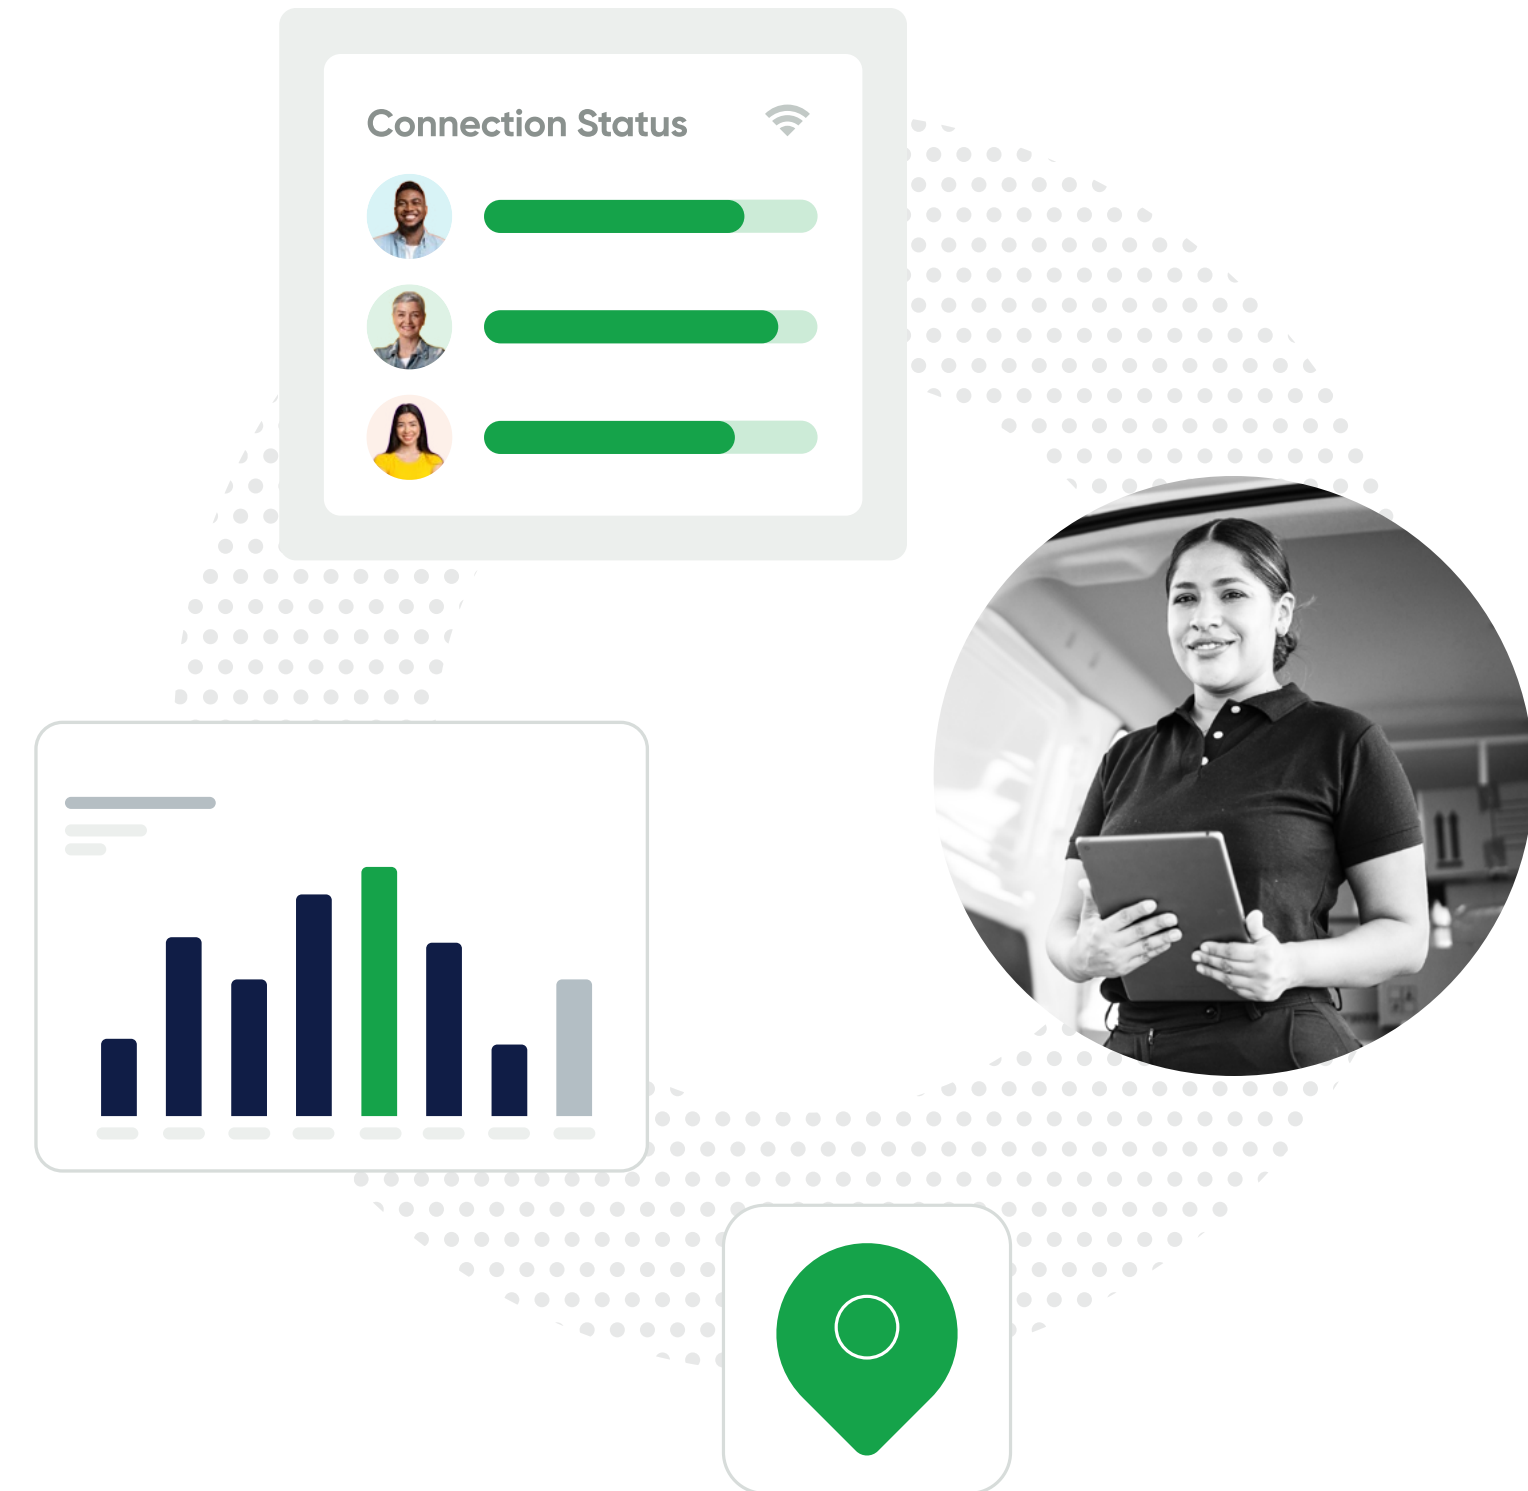

THE SOLUTIONS

How They Did It

Secure Remote Access Enhances User Experience

Absolute Secure Access came off best in an evaluation because of its seamless roaming and always-on connectivity. The fact that it is extremely stable and very easy to use resulted in minimal effort for both IT administrators and end users.